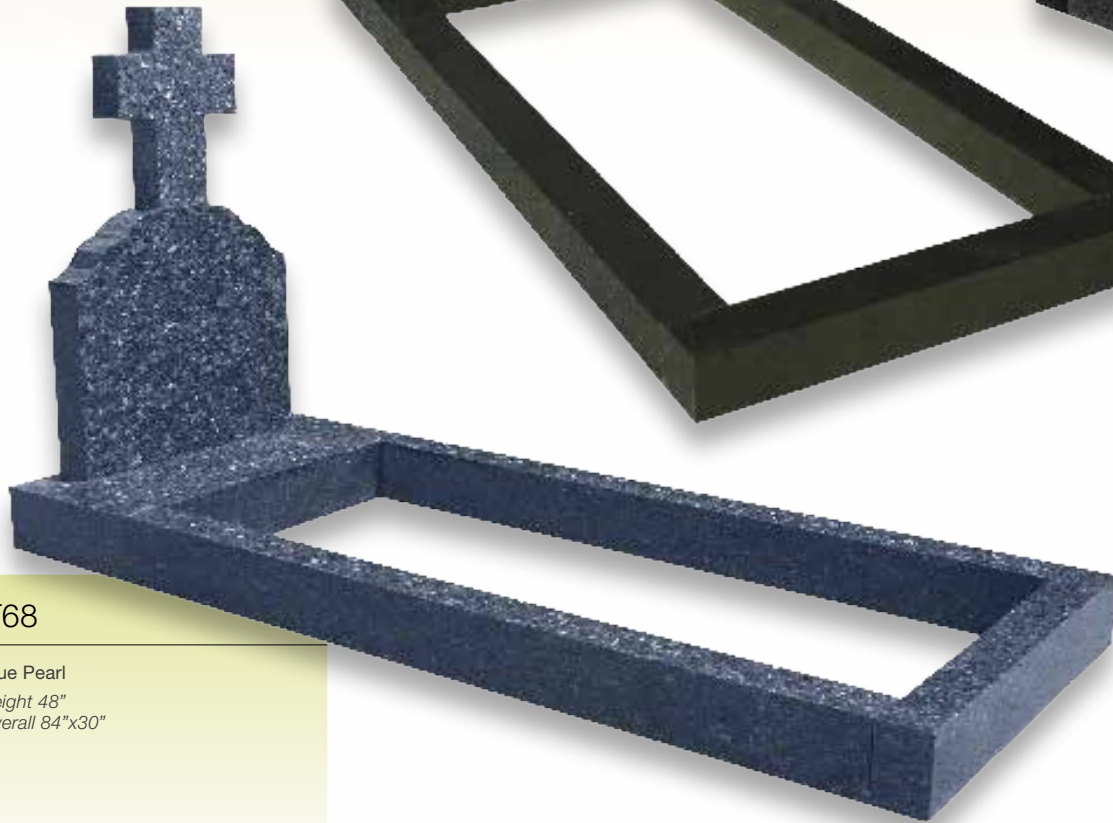

ET65

- White Pearl
- Height 36"
Overall 84"x36"
- Classic shaped memorial with cover slab

Kerb Sets

ET66

- Black
- Height 30"
Overall 72"x30"
- Classic shape memorial with understated kerbs

ET67

- M13 Dark Grey
- Height 36"
Overall 84"x36"
- Triple heart with chamfered side kerbs and lettering foot kerb

ET69

- Bahama Blue
- Height 30"
Overall 24"x30"
- Barrel sided memorial with garden kerb set

ET68

- Blue Pearl
- Height 48"
Overall 84"x30"

ET70

- Black
- Height 30"
Overall 72"x30"
- Traditional kerbs set with path slab

ET71

- Millennium Grey Honed
- Height 30"
Overall 72"x30"
- Moulded edge off set by a classic kerb set

ET72

- Indian Red
- Height 30"
Overall 84"x36"
- Carved book kerb set with steps and lettering path

ET73

- Blue Pearl
- Height 36"
Overall 84"x36"
- Scroll kerbs with Lettering book at the foot