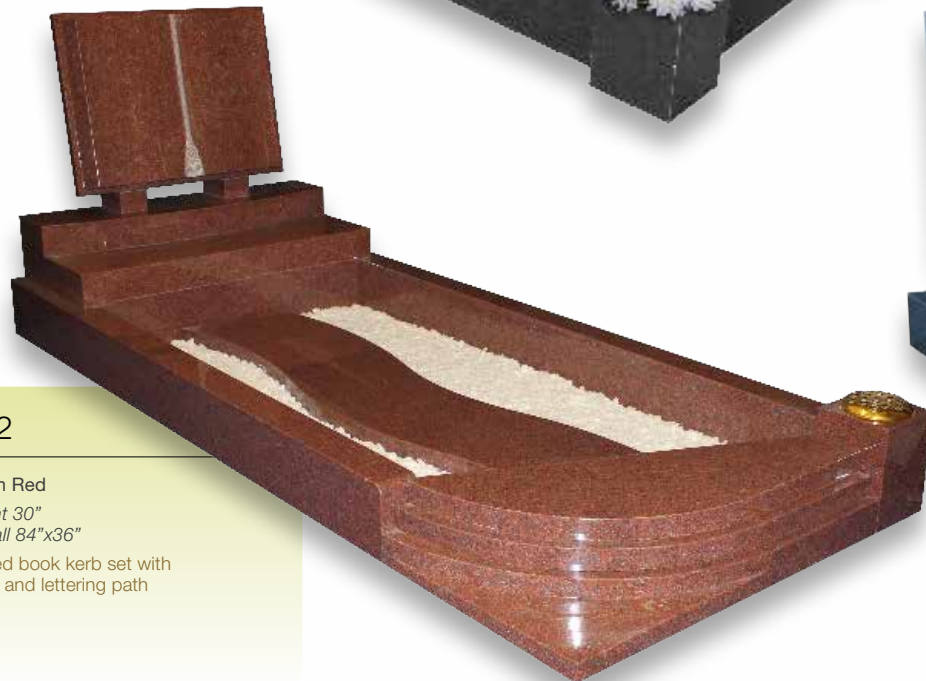

ET63

- Rich Bahama Blue
- Height 36"
Overall 84"x36"
Vase 10"x8" Dia
- Upright book with onset cover slab and turned vases

ET64

- Black
- Height 30"
Overall 84"x30"
- Heart with sand blast rose design and Sq kerbs. All colours of glass chippings have been shown to aid when choosing

ET65

- White Pearl
- Height 36"
Overall 84"x36"
- Classic shaped memorial with cover slab

Kerb Sets

ET66

- Black
- Height 30"
Overall 72"x30"
- Classic shape memorial with understated kerbs

ET67

- M13 Dark Grey
- Height 36"
Overall 84"x36"
- Triple heart with chamfered side kerbs and lettering foot kerb

ET69

- Bahama Blue
- Height 30"
Overall 24"x30"
- Barrel sided memorial with garden kerb set

ET68

- Blue Pearl
- Height 48"
Overall 84"x30"

ET70

- Black
- Height 30"
Overall 72"x30"
- Traditional kerbs set with path slab

ET71

- Millennium Grey Honed
- Height 30"
Overall 72"x30"
- Moulded edge off set by a classic kerb set

ET72

- Indian Red
- Height 30"
Overall 84"x36"
- Carved book kerb set with steps and lettering path

ET73